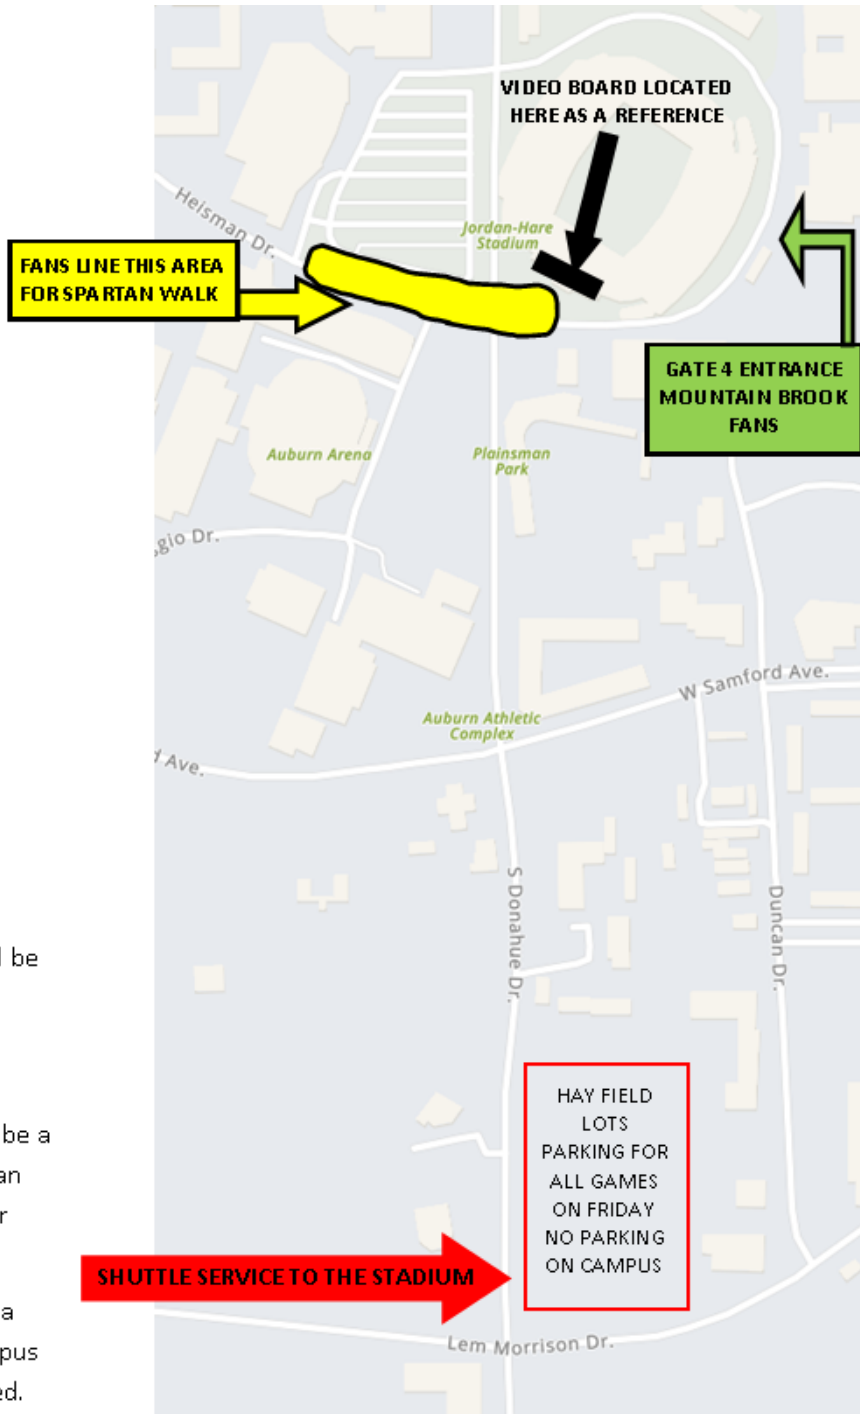

## GAME DAY SCHEDULE – WEAR GREEN TO THE GAME!

**12:00pm** – Mountain Brook High School ends school day

**4:45pm** – Spartan Walk into Jordan-Hare Stadium at Auburn University

- **Fans should line Heisman Drive leading up to and outside Gate 10 of the stadium.**
- **Gate 10 is located under the giant videoboard end of the stadium**

### **ALL PARKING FOR FRIDAY GAMES WILL BE LOCATED AT THE HAY FIELD LOTS**

- **Hay Field lots are located on the corner of Woodfield and Donohue Drives.**
- The Hay Field lots are within a reasonable walking distance to the stadium but a shuttle service is available.
- Shuttle service will be available to and from stadium from 8am until 1 hour after the completion of our game.

## **FAN ENTRANCE INFORMATION**

The Mountain Brook fan section will be located on the east side of the stadium.

- **Mountain Brook fans will enter the stadium through GATE 4**
- Suites and AHSAA Coaches Pass Gate and Hospitality entrance located at East Elevator Lobby between GATE 4 AND 5

# CAMPUS MAP AND IMPORTANT LOCATIONS

**4:45 SPARTAN WALK** location!  
Make plans to line the street just outside GATE 10 and down Heisman Drive to cheer on the team as they make their Spartan Walk into Jordan-Hare prior to the game! **WE NEED SPARTAN NATION TO SHOW UP AND PACK THE STREET!**