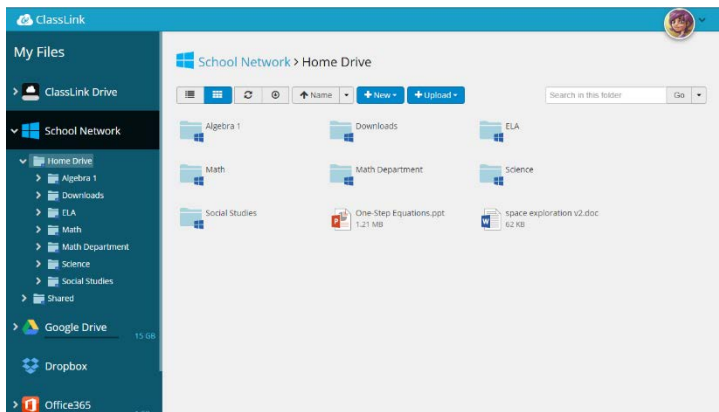

5. My Files

My Files > G: Drive allows access your G drive (school network folder) from any device, any where, any time.