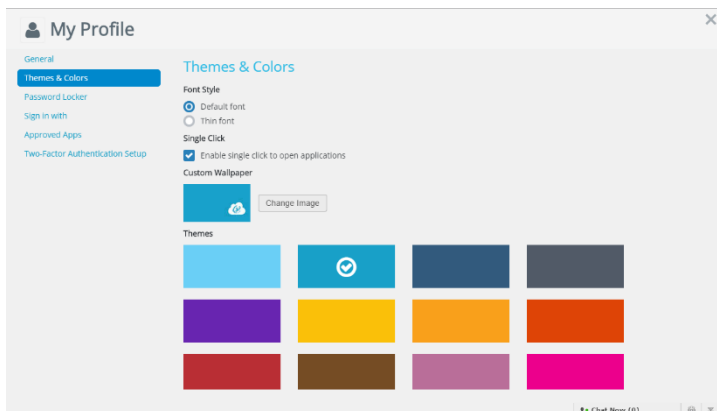

SonicWall Email Filter

Suicide Prevention Resources

Apps vary by user.

## 1. General Info

Here is where you change your profile picture, access your password locker, sign in with options, password recovery options and two factor authentication.

## 2. Profile Settings

## 3. General Settings & Themes

**My Profile > General** allows you to choose an avatar for your profile. You can edit your theme in **Themes & Colors**.