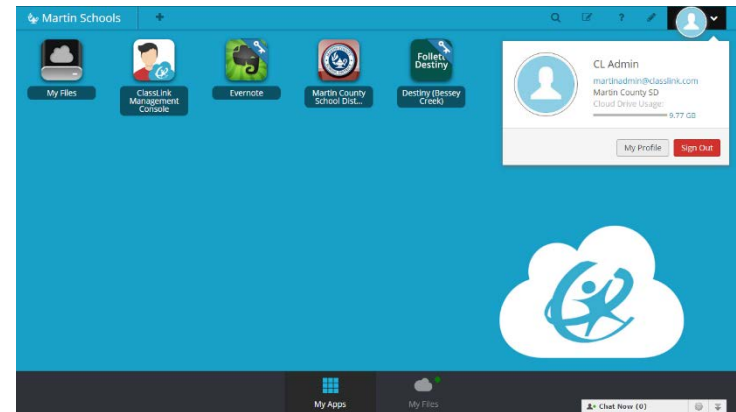

1. General Info

Here is where you change your profile picture, access your password locker, sign in with options, password recovery options and two factor authentication.

2. Profile Settings