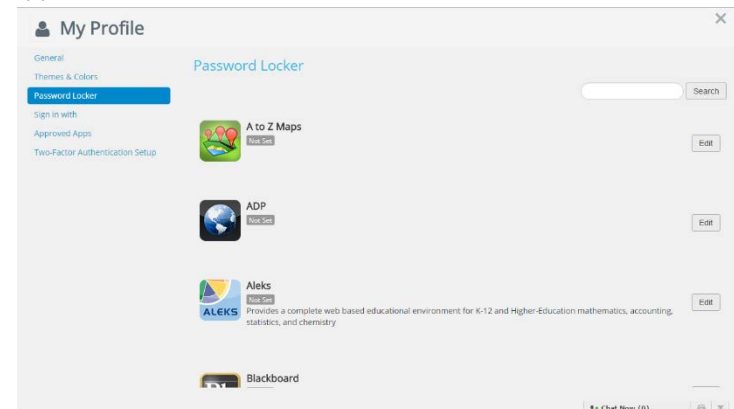

4. Password Locker

Profile Settings > Password Locker allows you to update and change your stored username and passwords for your Single Sign On applications.