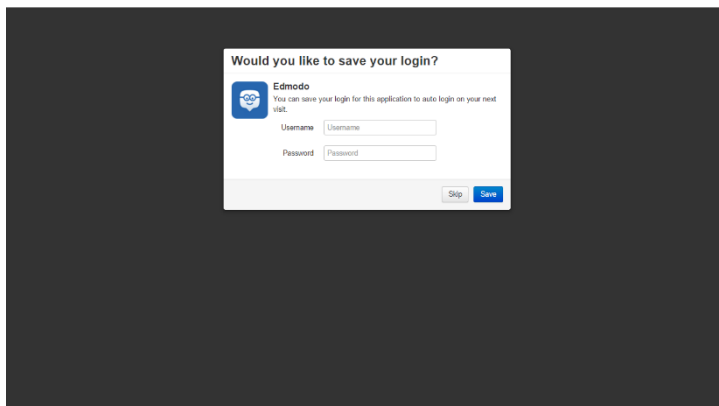

7. Single Sign-On

To add your login to the Single Sign On Apps, Click on the apps individually to enter your username and password, click save.