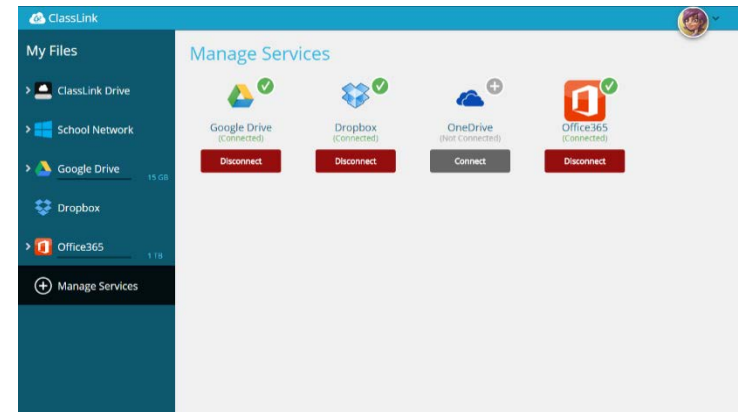

6. Cloud Drives

My Files > Manage Services > Connect allows you to connect other Cloud services with ClassLink to access all of your files in one location!